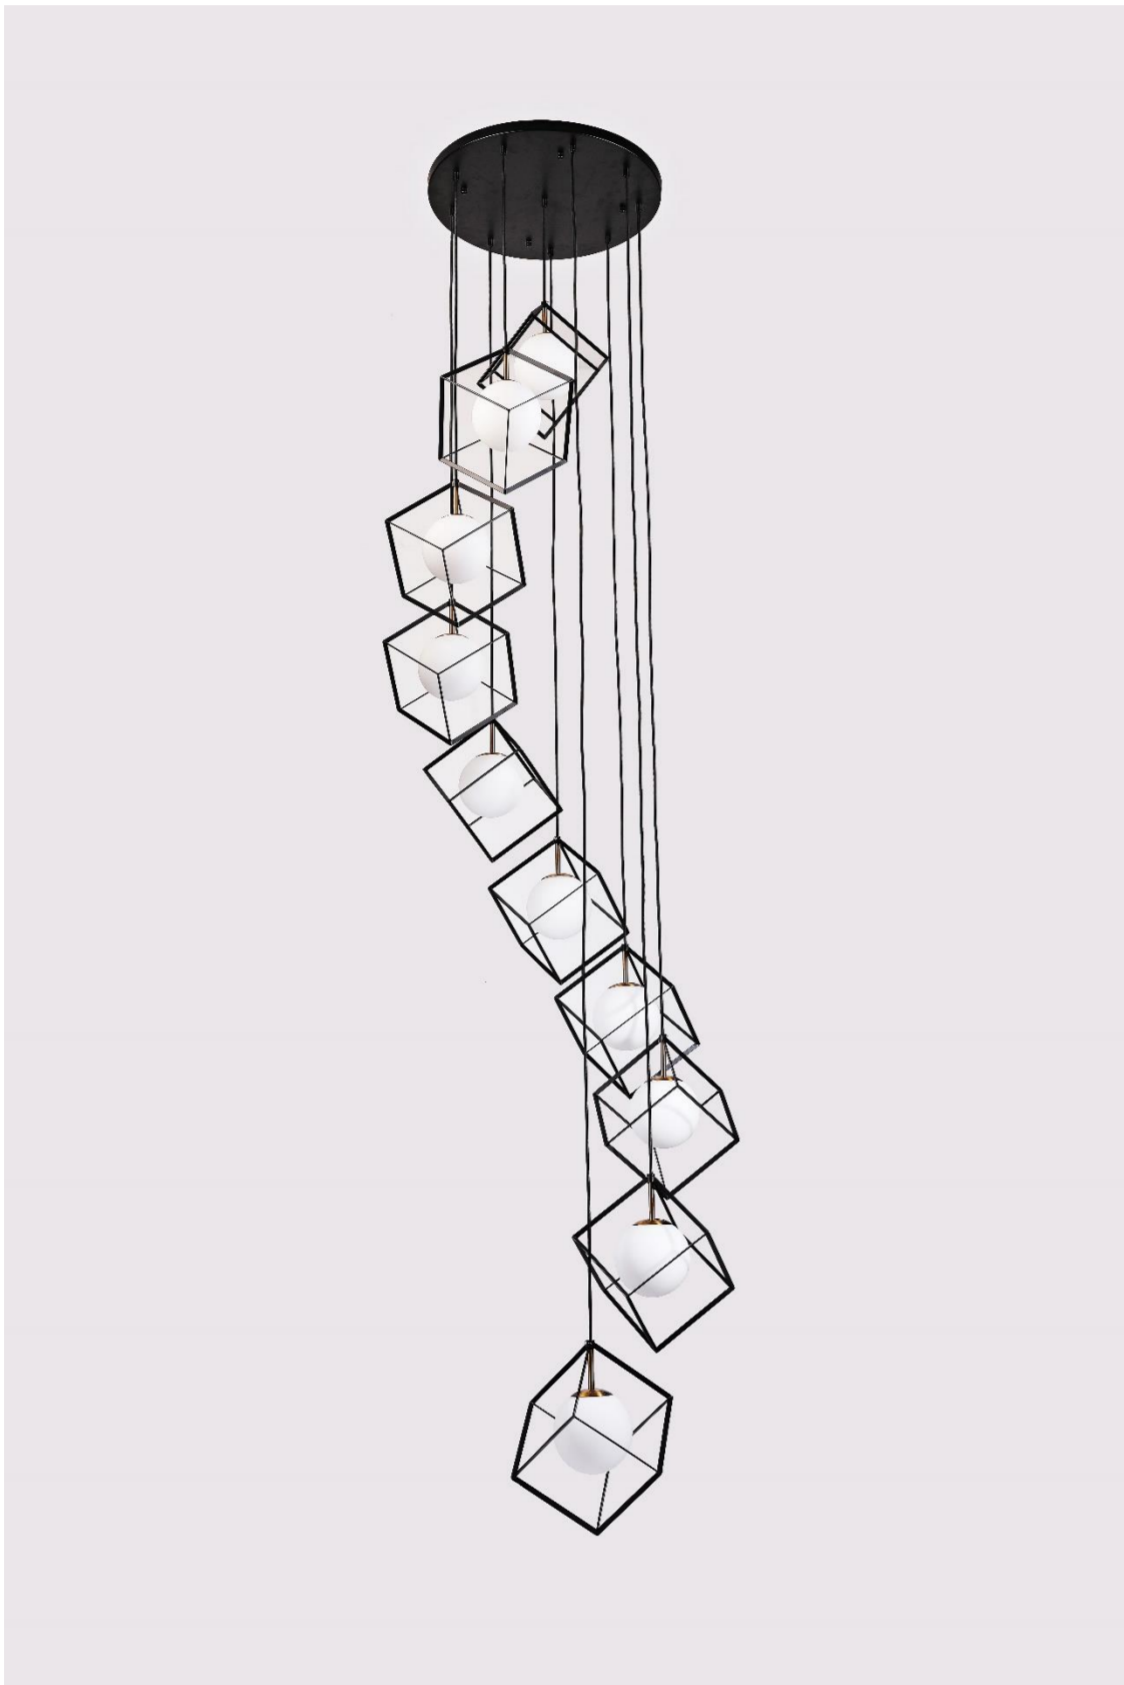

ITEM NO
C1088-10AB/BK

SPECIFICATION DETAILS

Finish	Aged Brass/Black
Fixture Dimension	W31-1/2" x H13-5/8"
Light Source	Medium base E26
Wattage	10 X Led Max E26/60W
Voltage	120V
Height adjustable	Yes
Location	Dry
Wire length	118" Max.
Warranty	1 year fixture warranty
Shade	Opal glass