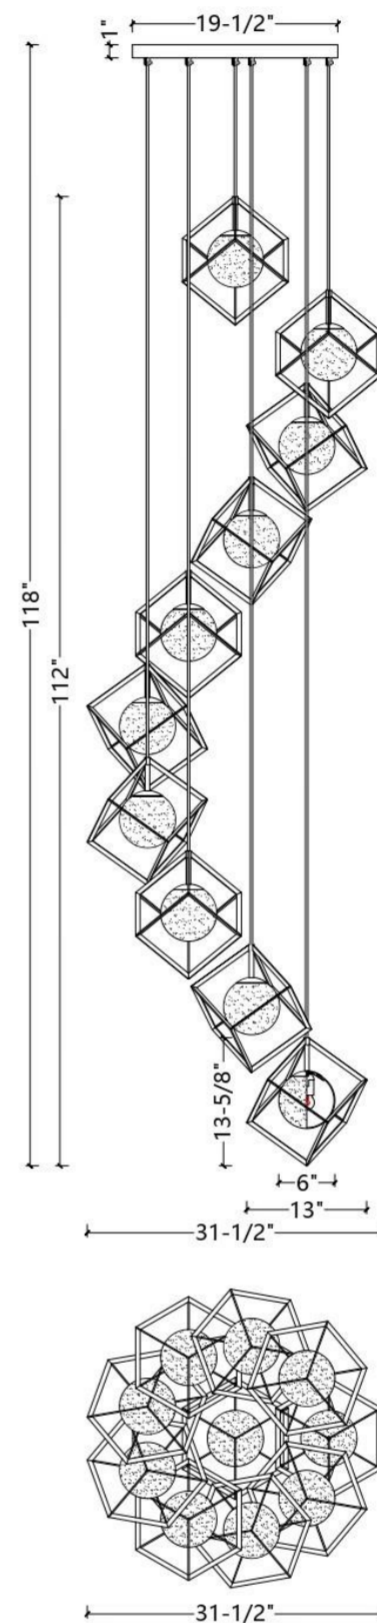

ITEM NO
C1088-10AB/BK

SPECIFICATION DETAILS

Finish	Aged Brass/Black
Fixture Dimension	W31-1/2" x H13-5/8"
Light Source	Medium base E26
Wattage	10 X Led Max E26/60W
Voltage	120V
Height adjustable	Yes
Location	Dry
Wire length	118" Max.
Warranty	1 year fixture warranty
Shade	Opal glass