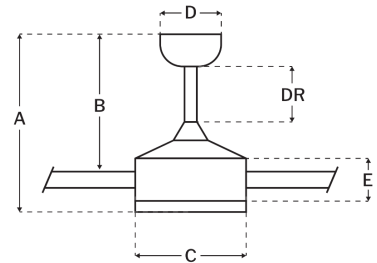

CRAFTMADE™

PRS52MBZ4

Presley 52" Fan with Optional Light Kit

Modern Bronze

UPC#647881264543

Additional Finishes

Measurements

Blade Sweep (in):	52
Downrod Length (in):	6
Height (in):	15.67
Canopy Width (in):	5.81
Product Weight (lbs):	11.68
Lead Wire (in):	80
Carton Length (in):	27.17
Carton Width (in):	12.09
Carton Height (in):	8.86
Carton Cube:	1.68
Carton Weight (lbs):	16.98

Motor

Motor Material:	Silicon Steel
Motor Technology:	DC
Motor Size (mm):	120x20
Mounting Options:	Flat or Angled Ceiling
Motor Type:	6-Speed Reversible
Indoor/Outdoor Rating:	Indoor

Blades

Number of Blades:	4
Blades Included:	Yes
Blade Finish:	Flat Black
Optional Blade Finishes:	No
Blade Material:	ABS
Blade Sweep:	52"
Blade Pitch:	12

Warranty

Limited Lifetime Warranty

Ceiling Drop Dimensions

A: Total Height w/ 6" Downrod	15.67"
B: Blade to Ceiling Height	13.49"
C: Housing Width	5.91"
D: Canopy Width	5.81"
E: Housing Height	5.43"

Electrical/Lighting